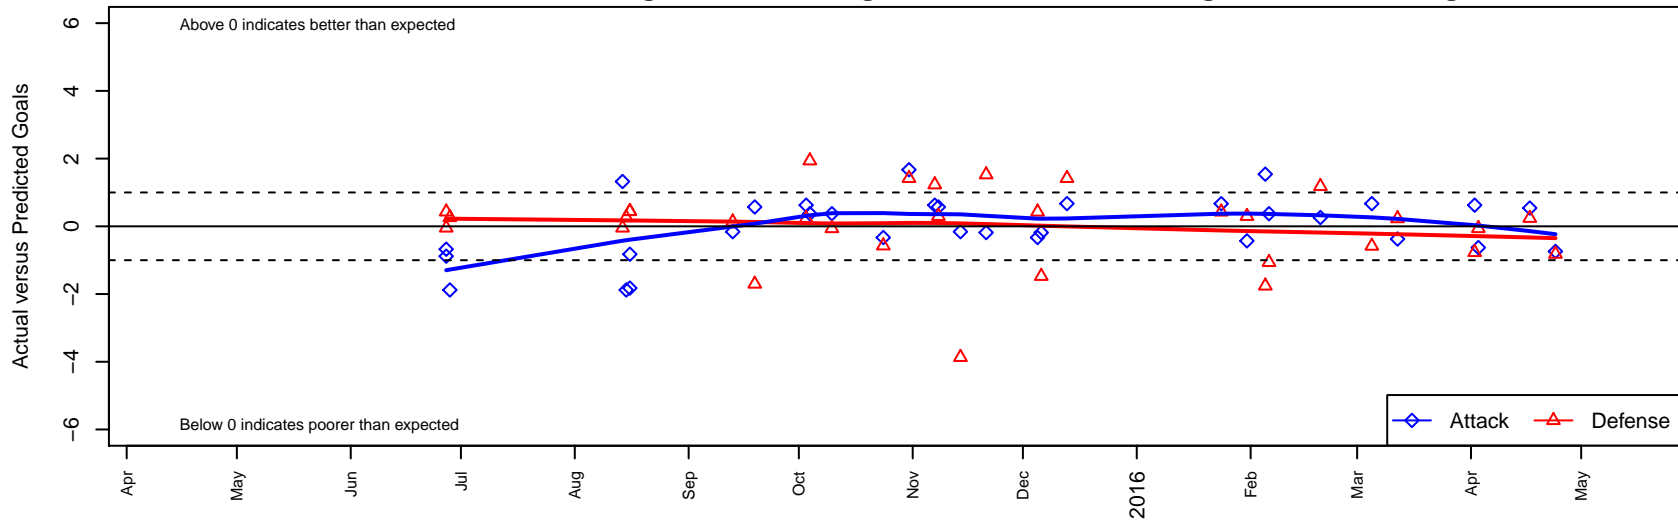

## RV Slammers Orange G01

Rainier Valley Slammers  
 Auburn, WA  
 G01 total strength=1390  
 attack=7.09 defense=8.43  
 fall league = RCL G01 Div 1  
 spr league = Win RCL G01 Div 1  
 notes= Ruiz 2013

**RV Slammers Orange G01**  
 Dots are actual minus expected GF (blue circles) and GA (red triangles).  
 Blue line is smoothed change in attack strength. Red is smoothed change in defense strength.

**attack and defense variance (black dot)  
relative to other teams  
and top 10 in region**