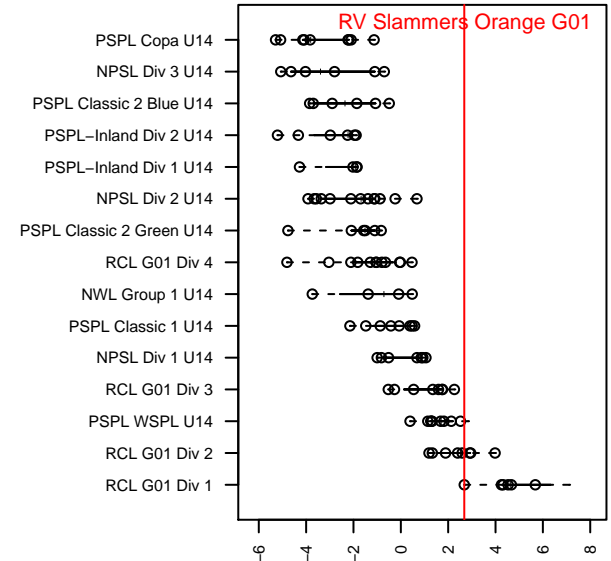

**attack and defense rating
relative to others at age
and all opponents in last 13 months**